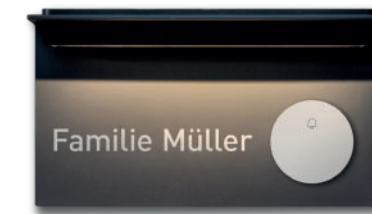

950 MG M anthr. mit gravur + 585 E
batterielose funkklingel - bell of liberty